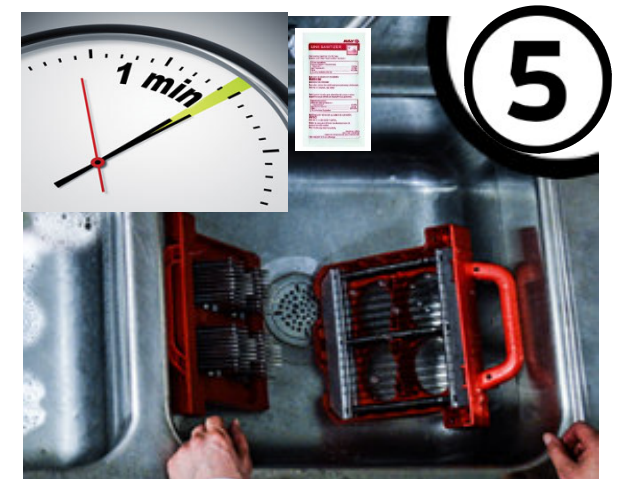

SK® CLEANING INSTRUCTIONS

Please reference the EcoLab® cleaning procedures for additional details. Wear cut resistant gloves when working with any blades.

SK
SABER KING

PRINCECASTLE™