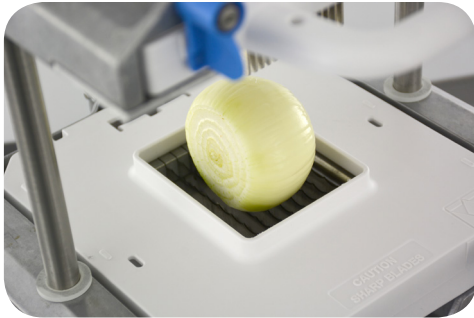

**ORDERING INFORMATION**

Model Number	Description	Package Dimensions (in)	Package Weight
980-000-00	Saber King Chassis	20X22X30	30lbs
980-000-12A	¼" Tomato Set	14X16X6	14lbs
980-000-12B	¼" Tomato Blades	14X16X6	8lbs
980-000-12C	¼" Tomato Pusher	14X16X6	6lbs
980-000-20A	3/16" Onion Set	14X16X6	14lbs
980-000-20B	3/16" Onion Blades	14X16X6	8lbs
980-000-20C	3/16" Onion Pusher	14X16X6	6lbs
980-000-33A	2X1 Lettuce Set	14X16X6	14lbs
980-000-33B	2X1 Lettuce Blades	14X16X6	8lbs
980-000-33C	2X1 Lettuce Pusher	14X16X6	6lbs

**WARRANTY INFORMATION**

1 Year Parts and Labor  
(Not including blade / pusher cartridge)

Blade / Pusher Cartridge warranted to be free of defects at the time of delivery

**APPROXIMATE DIMENSIONS**

Height: 23" (58.42cm)  
Width: 16.4" (41.55cm)  
Depth: 16.2" (41.15cm)  
Approximate Weight: 25 lbs (11.34kg)