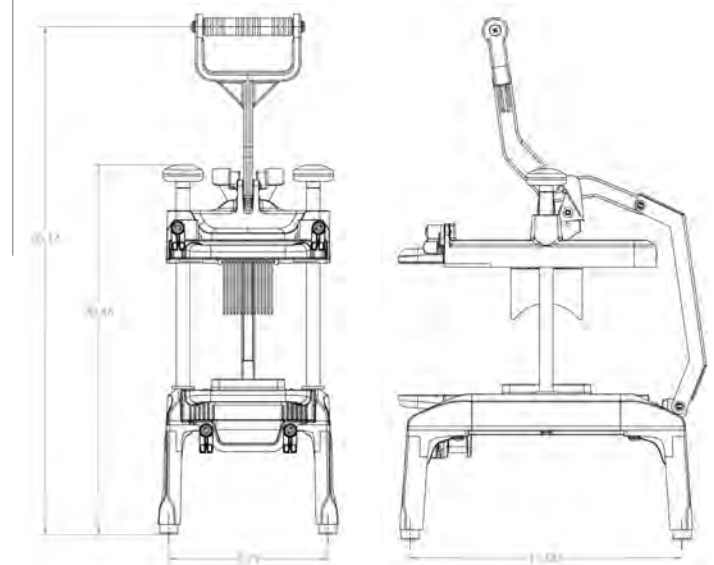

Specification

Tomato Set

Universal Set

Dicer Set

Wedge Set

Cleaning Kit

Dimensions

Model Number	Part Description	Package Dimensions In (cm)		"Package Weight (Lbs)	Shipping Volume cu.ft (cu.m)	
981-000-00	Saber King Mini Chassis	21 in x 15 in x 23in	53.3 cm x 38.1 cm x 58.4 cm	21.0	5.35	0.15
981-000-12A	1/4" Tomato Set	12 in x 16 in x 6 in	30.5cm x 40.6 cm x 15.2 cm	8.0	0.66	0.02
981-000-12B	1/4" Tomato Blades	12 in x 16 in x 6 in	30.5cm x 40.6 cm x 15.2 cm	5.0	0.66	0.02
981-000-12C	1/4" Tomato Pusher	12 in x 16 in x 6 in	30.5cm x 40.6 cm x 15.2 cm	3.0	0.66	0.02
981-000-20A	3/16" Onion Blade Set	12 in x 16 in x 6 in	30.5cm x 40.6 cm x 15.2 cm	11.0	0.66	0.02
981-000-20B	3/16" Onion Blades	12 in x 16 in x 6 in	30.5cm x 40.6 cm x 15.2 cm	7.5	0.66	0.02
981-000-20C	3/16" Onion Pusher	12 in x 16 in x 6 in	30.5cm x 40.6 cm x 15.2 cm	3.5	0.66	0.02
981-000-50A	1/4" Dicer Set	12 in x 16 in x 6 in	30.5cm x 40.6 cm x 15.2 cm	9.5	0.66	0.02
981-000-50B	1/4" Dicer Blades	12 in x 16 in x 6 in	30.5cm x 40.6 cm x 15.2 cm	5.5	0.66	0.02
981-000-50C	1/4" Dicer Pusher	12 in x 16 in x 6 in	30.5cm x 40.6 cm x 15.2 cm	3.5	0.66	0.02
981-000-51A	3/8" Dicer Set	12 in x 16 in x 6 in	30.5cm x 40.6 cm x 15.2 cm	9.5	0.66	0.02
981-000-51B	3/8" Dicer Blades	12 in x 16 in x 6 in	30.5cm x 40.6 cm x 15.2 cm	5.5	0.66	0.02
981-000-51C	3/8" Dicer Pusher	12 in x 16 in x 6 in	30.5cm x 40.6 cm x 15.2 cm	3.5	0.66	0.02
981-000-52A	1/2" Dicer Set	12 in x 16 in x 6 in	30.5cm x 40.6 cm x 15.2 cm	10.0	0.66	0.02
981-000-52B	1/2" Dicer Blades	12 in x 16 in x 6 in	30.5cm x 40.6 cm x 15.2 cm	6.0	0.66	0.02
981-000-52C	1/2" Dicer Pusher	12 in x 16 in x 6 in	30.5cm x 40.6 cm x 15.2 cm	4.0	0.66	0.02
981-000-60A	4 Section Wedger Set	12 in x 16 in x 6 in	30.5cm x 40.6 cm x 15.2 cm	8.0	0.66	0.02
981-000-60B	4 Section Wedger Blades	12 in x 16 in x 6 in	30.5cm x 40.6 cm x 15.2 cm	5.0	0.66	0.02
981-000-60C	4 Section Wedger Pusher	12 in x 16 in x 6 in	30.5cm x 40.6 cm x 15.2 cm	3.0	0.66	0.02
981-000-61A	6 Section Wedger Set	12 in x 16 in x 6 in	30.5cm x 40.6 cm x 15.2 cm	8.0	0.66	0.02
981-000-61B	6 Section Wedger Blades	12 in x 16 in x 6 in	30.5cm x 40.6 cm x 15.2 cm	5.0	0.66	0.02
981-000-61C	6 Section Wedger Pusher	12 in x 16 in x 6 in	30.5cm x 40.6 cm x 15.2 cm	3.0	0.66	0.02
981-000-62A	8 Section Wedger Set	12 in x 16 in x 6 in	30.5cm x 40.6 cm x 15.2 cm	8.0	0.66	0.02
981-000-62B	8 Section Wedger Blades	12 in x 16 in x 6 in	30.5cm x 40.6 cm x 15.2 cm	5.0	0.66	0.02
981-000-62C	8 Section Wedger Pusher	12 in x 16 in x 6 in	30.5cm x 40.6 cm x 15.2 cm	3.0	0.66	0.02
981-000-65A	1/2 Size Citrus Wedger Set	12 in x 16 in x 6 in	30.5cm x 40.6 cm x 15.2 cm	3.0	0.66	0.02
981-000-65B	1/2 Size Citrus Wedger Blades	12 in x 16 in x 6 in	30.5cm x 40.6 cm x 15.2 cm	3.0	0.66	0.02
980-000-02	Saber King Cleaning Tool/White Brush Kit					