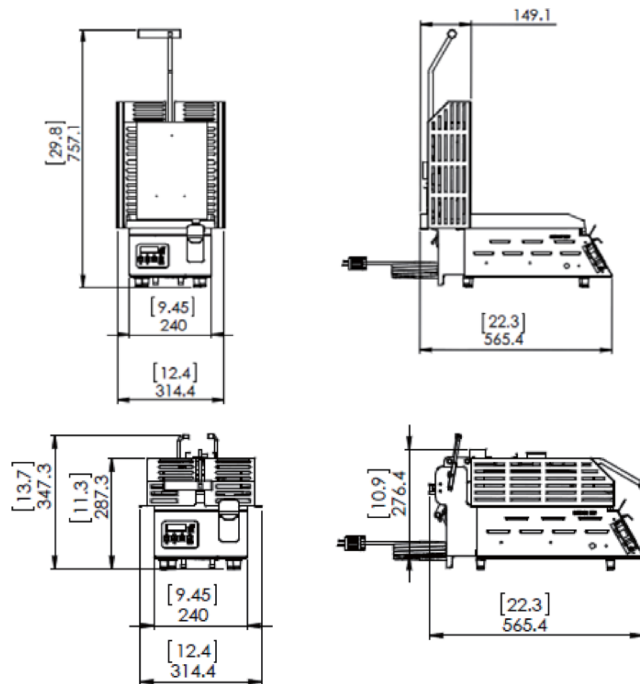

CG8 SERIES SINGLE LID CONTACT GRILL

SPECIFICATIONS

LAYOUT:

Designs and specifications are subject to change without notice

DIMENSIONS:

Model Number	Width in(cm)	Height in(cm)	Depth in(cm)	Shipping Weight lb(kg)	Shipping cu.ft.(cu.m.)
CG8 (Closed)	12.40(31.44)	13.70(34.73)	22.30(56.54)	57.20(26.00)	5.40(.135)
CG8 (Open)	12.40(31.44)	29.80(75.71)	22.30(56.54)	57.20(26.00)	5.40(.135)

ELECTRICAL:

Model Number	Volts	Hz	Watts	Plug	Platen surface
CG8-1TP	230	50/60	1300	NEMA 6-20P	FLAT
CG8-1TPUL	230	50/60	1300	No plug	FLAT
CG8-1TPK	230	50/60	1300	16A 3 PIN(GB2099)	FLAT
CG8-F-GMCN`	230	50/60	2000	16A 3 PIN(GB2099)	FLAT
CG8-G-SWCN	230	50/60	1400	16A 3 PIN(GB2099)	GROOVE W/ Teflon
CG8-F-GMCNT`	230	50/60	2000	16A 3 PIN(GB2099)	FLAT W/ Teflon
CG8-F-HLSCN	230	50/60	2000	16A 3 PIN(GB2099)	FLAT W/ Teflon
CG8-G-SWAU	230	50/60	1400	250V 10A 3 PIN	FLAT W/ Teflon

CERTIFICATION:

2019/05