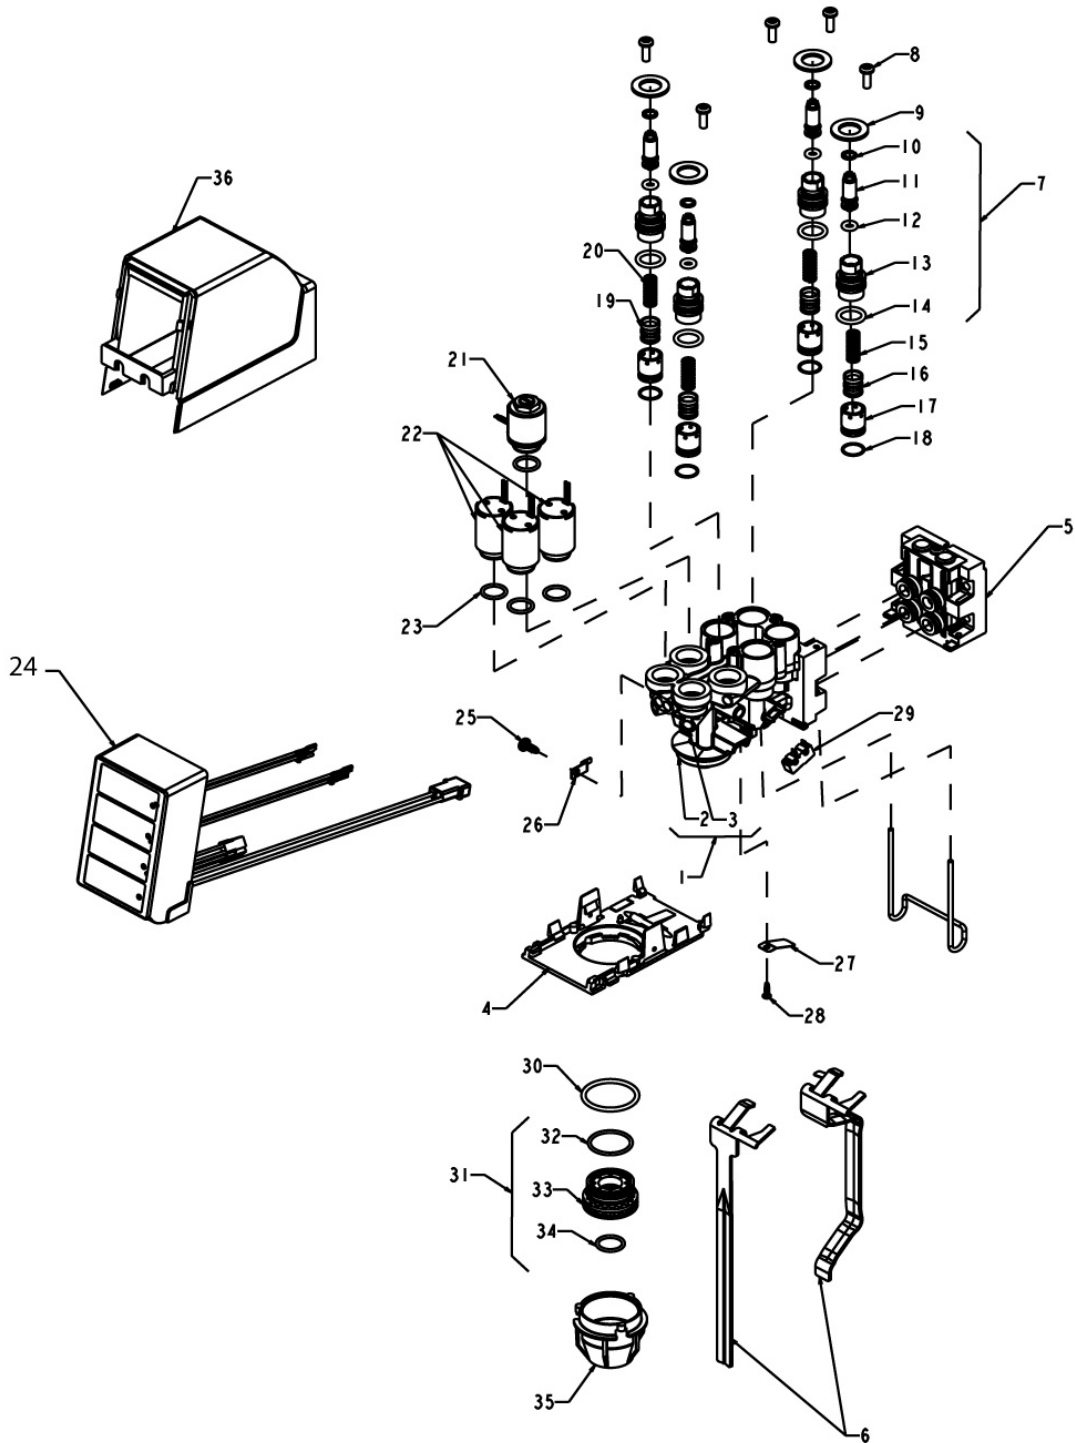

Prism Valve Assy.

Sec 1/1

Item No.	CCP Part#	Mfg. Part#	CONA Material#	Description
NR	148123	148123	150073533	INSTRUCTION,RATIO,PRISM VLV
NR	148106	620069489	150073517	KNOCKOUT,TEMPLATE,VPV,PRISM